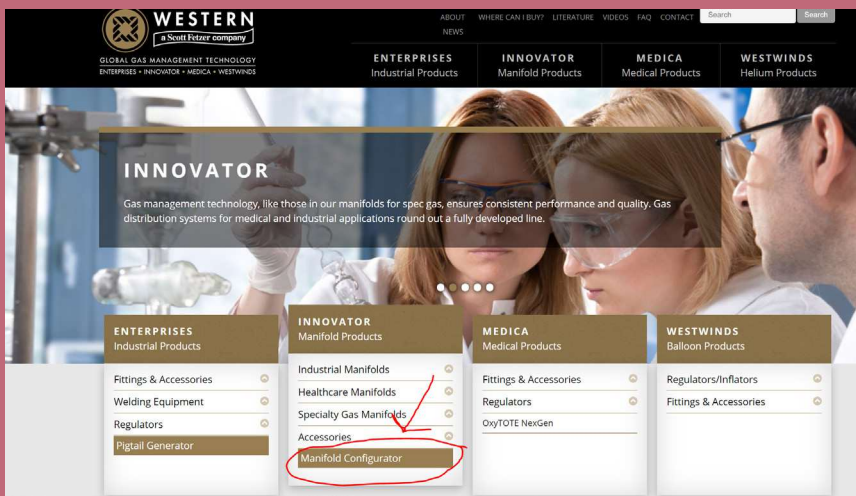

selection made easy!

Western makes the manifold selection process convenient and straightforward with our simple to use manifold configurator tool located on our website to help you select the right manifold for your application.

To access the configurator go to: WESTERNENTERPRISES.COM/CONFIGURATOR
OR scan the QR code below to go direct to the configurator from your phone.

MANIFOLDS

Western Enterprises manufactures:

- Industrial Manifolds
- Healthcare Manifolds
- Specialty Gas Manifolds
- Accessories